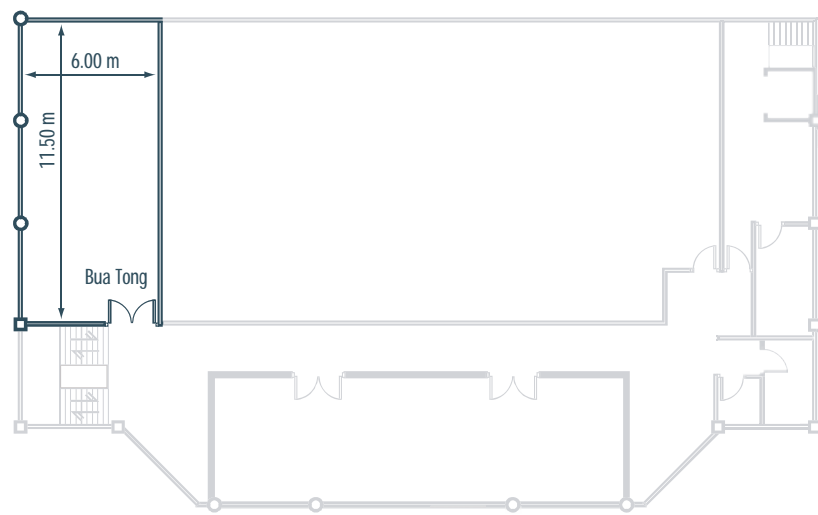

## MEETING ROOMS 2

PULLMAN PATTAYA AISAWAN  
MEETING ROOMS 2

	Area (sqm)	Height (m)	Theatre	Classroom	Banquet	U-shape	Cocktail	Boardroom
Libra	45	2.4	42	25	30	20	-	22
Leo	40	2.4	32	20	20	15	-	15
Taurus	40	2.4	32	20	20	15	-	22
Scorpio	45	2.4	42	25	30	20	-	22

PULLMAN PATTAYA AISAWAN  
BUA ROOMS 1

	Area (sqm)	Height (m)	Theatre	Classroom	Banquet	U-shape	Cocktail	Boardroom
Bua Sawan	287	3.5	300	150	200	48	350	44

	Area (sqm)	Height (m)	Theatre	Classroom	Banquet	U-shape	Cocktail	Boardroom
Bua Chompoo	218	3.5	300	150	160	52	350	44

**BUA ROOMS 2**

PULLMAN PATTAYA AISAWAN  
**BUA ROOMS 2**

	Area (sqm)	Height (m)	Theatre	Classroom	Banquet	U-shape	Cocktail	Boardroom
Bua Luang	100	3.0	70	40	40	28	75	24

	Area (sqm)	Height (m)	Theatre	Classroom	Banquet	U-shape	Cocktail	Boardroom
Bua Tong	69	2.9	70	40	30	20	75	24