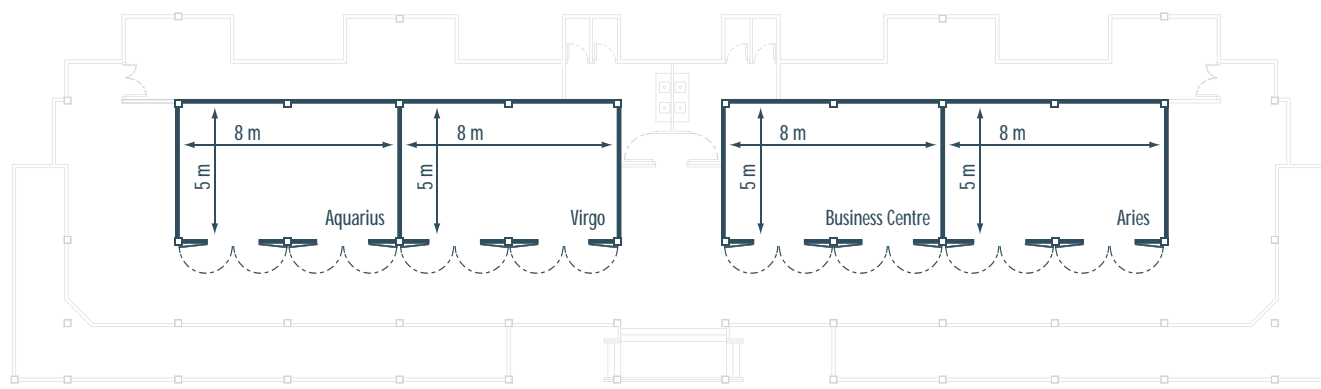

MEETING ROOMS 1

PULLMAN PATTAYA AISAWAN MEETING ROOMS 1

	Area (sqm)	Height (m)	Theatre	Classroom	Banquet	U-shape	Cocktail	Boardroom
Aquarius	40	2.4	32	20	20	15	-	22
Virgo	40	2.4	32	20	20	15	-	22
Business Centre	40	2.4	-	-	-	-	-	-
Aries	40	2.4	32	20	20	15	-	22