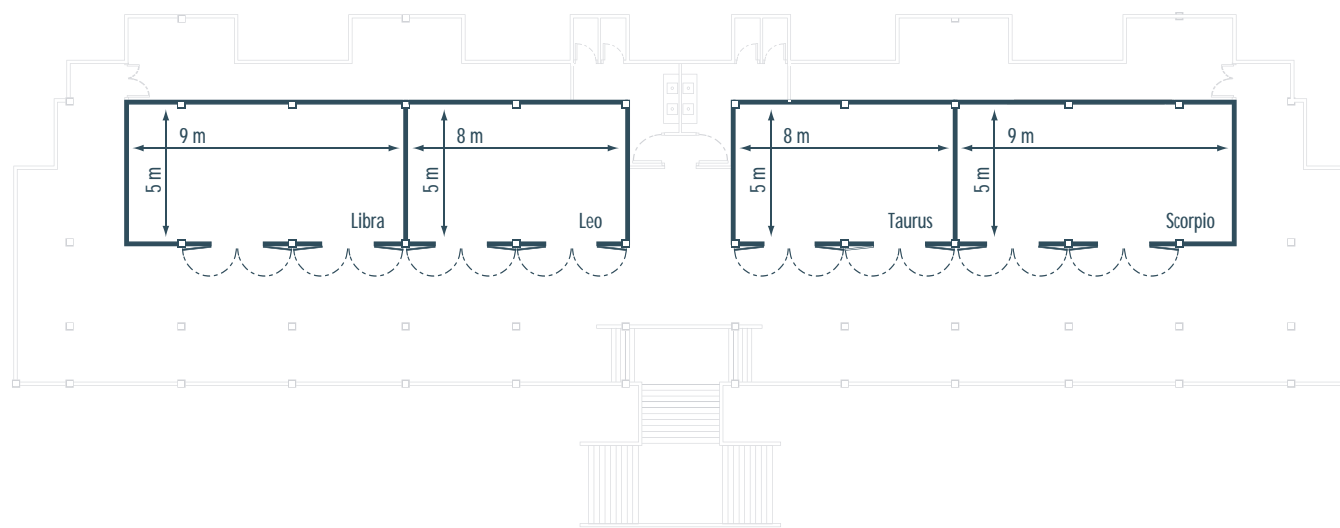

MEETING ROOMS 2

PULLMAN PATTAYA AISAWAN
MEETING ROOMS 2

	Area (sqm)	Height (m)	Theatre	Classroom	Banquet	U-shape	Cocktail	Boardroom
Libra	45	2.4	42	25	30	20	-	22
Leo	40	2.4	32	20	20	15	-	15
Taurus	40	2.4	32	20	20	15	-	22
Scorpio	45	2.4	42	25	30	20	-	22