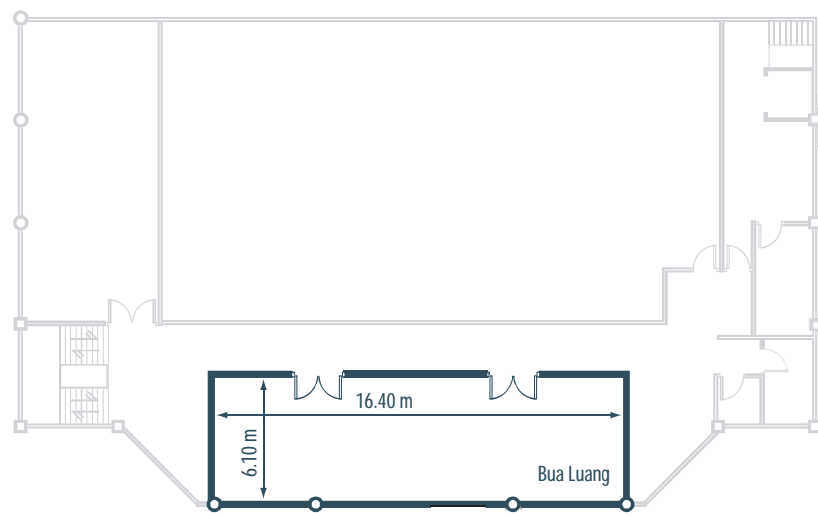

### PULLMAN PATTAYA AISAWAN MEETING ROOMS 1

	Area (sqm)	Height (m)	Theatre	Classroom	Banquet	U-shape	Cocktail	Boardroom
Aquarius	40	2.4	32	20	20	15	-	22
Virgo	40	2.4	32	20	20	15	-	22
Business Centre	40	2.4	-	-	-	-	-	-
Aries	40	2.4	32	20	20	15	-	22

## MEETING ROOMS 2

PULLMAN PATTAYA AISAWAN  
MEETING ROOMS 2

	Area (sqm)	Height (m)	Theatre	Classroom	Banquet	U-shape	Cocktail	Boardroom
Libra	45	2.4	42	25	30	20	-	22
Leo	40	2.4	32	20	20	15	-	15
Taurus	40	2.4	32	20	20	15	-	22
Scorpio	45	2.4	42	25	30	20	-	22

PULLMAN PATTAYA AISAWAN  
BUA ROOMS 1

	Area (sqm)	Height (m)	Theatre	Classroom	Banquet	U-shape	Cocktail	Boardroom
Bua Sawan	287	3.5	300	150	200	48	350	44

	Area (sqm)	Height (m)	Theatre	Classroom	Banquet	U-shape	Cocktail	Boardroom
Bua Chompoo	218	3.5	300	150	160	52	350	44

**BUA ROOMS 2**

PULLMAN PATTAYA AISAWAN  
**BUA ROOMS 2**

	Area (sqm)	Height (m)	Theatre	Classroom	Banquet	U-shape	Cocktail	Boardroom
Bua Luang	100	3.0	70	40	40	28	75	24

	Area (sqm)	Height (m)	Theatre	Classroom	Banquet	U-shape	Cocktail	Boardroom
Bua Tong	69	2.9	70	40	30	20	75	24