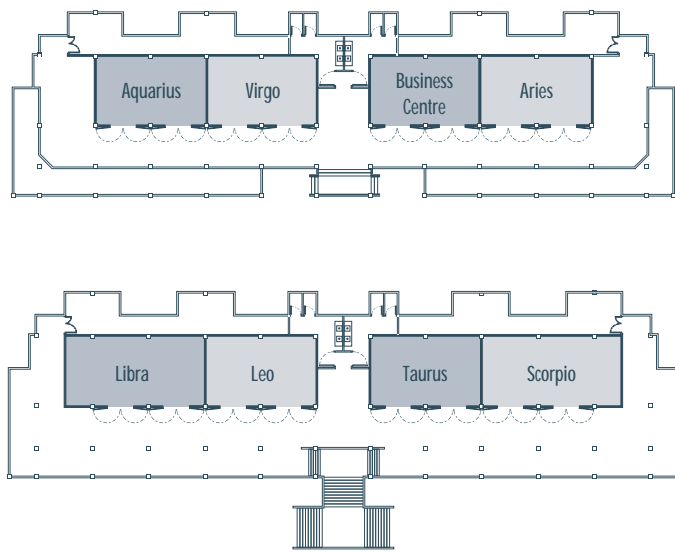

## Meeting room and banqueting capacities

Capacity of each Layout								
Function room	Area (sqm)	Height (m)	 Theatre	 Classroom	 Banquet	 U-shape	 Cocktail	 Boardroom
Infinity Ballroom	417	5.0	420	240	340	80	600	44
Gemini I	120	3.5	140	48	80	40	120	32
Gemini II	120	3.5	140	48	80	40	120	32
Business Centre	40	2.4	-	-	-	-	-	-
Aquarius	40	2.4	32	20	20	15	-	22
Aries	40	2.4	32	20	20	15	-	22
Taurus	40	2.4	32	20	20	15	-	22
Leo	40	2.4	32	20	20	15	-	15
Virgo	40	2.4	32	20	20	15	-	22
Libra	45	2.4	42	25	30	20	-	22
Scorpio	45	2.4	42	25	30	20	-	22
Bua Sawan	287	3.5	300	150	200	48	350	44
Bua Chompoo	218	3.5	300	150	160	52	350	44
Bua Luang	100	3.0	70	40	40	28	75	24
Bua Tong	69	2.9	70	40	30	20	75	24

MAP

PULLMAN PATTAYA AISAWAN

**Ground Floor**  
Gemini I  
Gemini II  
**Second Floor**  
Infinity Ballroom

**Ground Floor**  
Aquarius  
Virgo  
Business Centre  
Aries  
**Second Floor**  
Libra  
Leo  
Taurus  
Scorpio

**Ground Floor**  
Bua Sawan  
**Second Floor**  
Bua Chompoo  
**Third Floor**  
Bua Luang  
Bua Tong

# INFINITY BALLROOM

PULLMAN PATTAYA AISAWAN  
INFINITY BALLROOM

	Area (sqm)	Height (m)	Theatre	Classroom	Banquet	U-shape	Cocktail	Boardroom
Infinity Ballroom	417	5.0	420	240	340	80	600	44

GEMINI I & II

PULLMAN PATTAYA AISAWAN