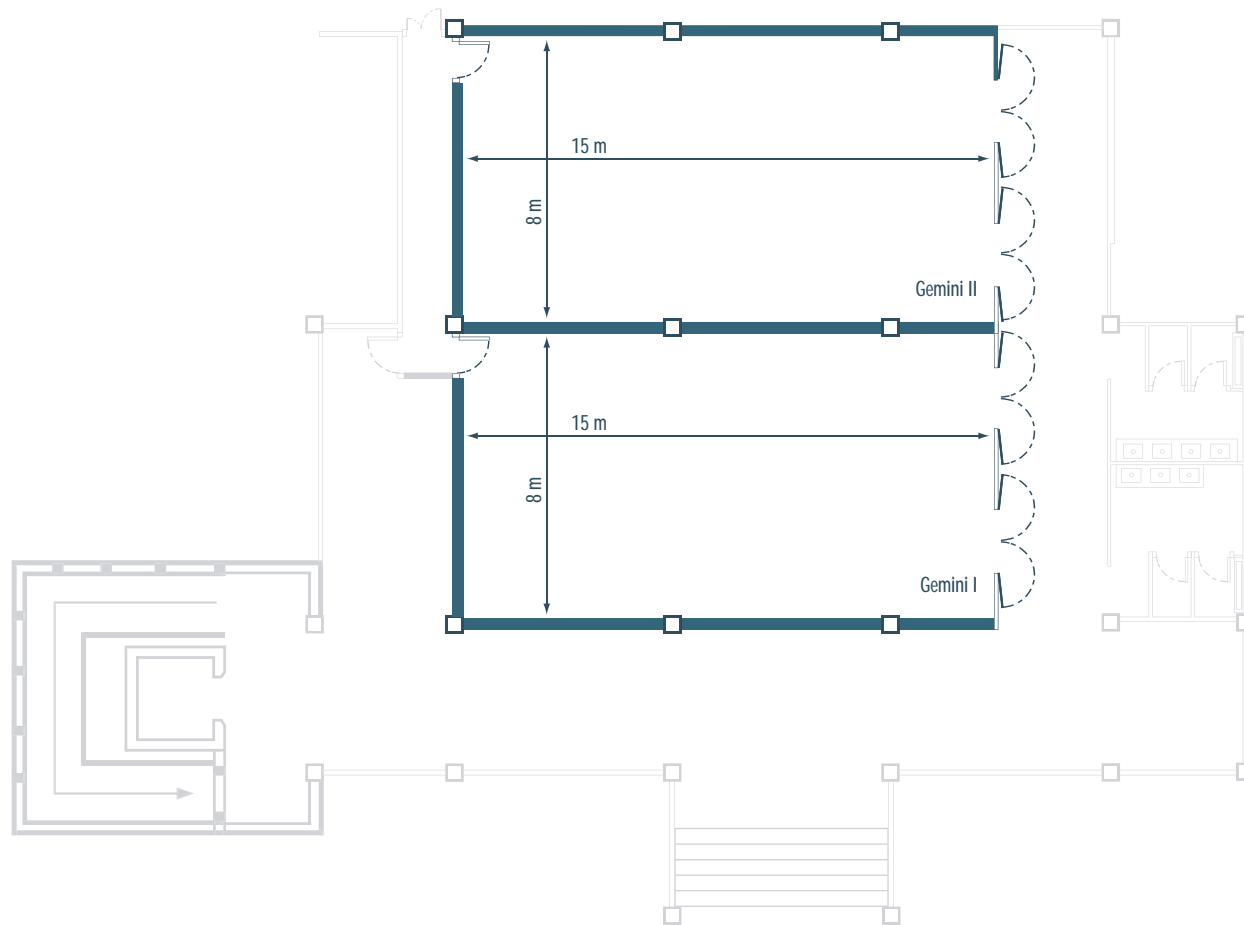

# INFINITY BALLROOM

PULLMAN PATTAYA AISAWAN  
INFINITY BALLROOM

	Area (sqm)	Height (m)	Theatre	Classroom	Banquet	U-shape	Cocktail	Boardroom
Infinity Ballroom	417	5.0	420	240	340	80	600	44

GEMINI I & II

PULLMAN PATTAYA AISAWAN

Gemini I & II

	Area (sqm)	Height (m)	Theatre	Classroom	Banquet	U-shape	Cocktail	Boardroom
Gemini I	120	3.5	140	48	80	40	120	32
Gemini II	120	3.5	140	48	80	40	120	32