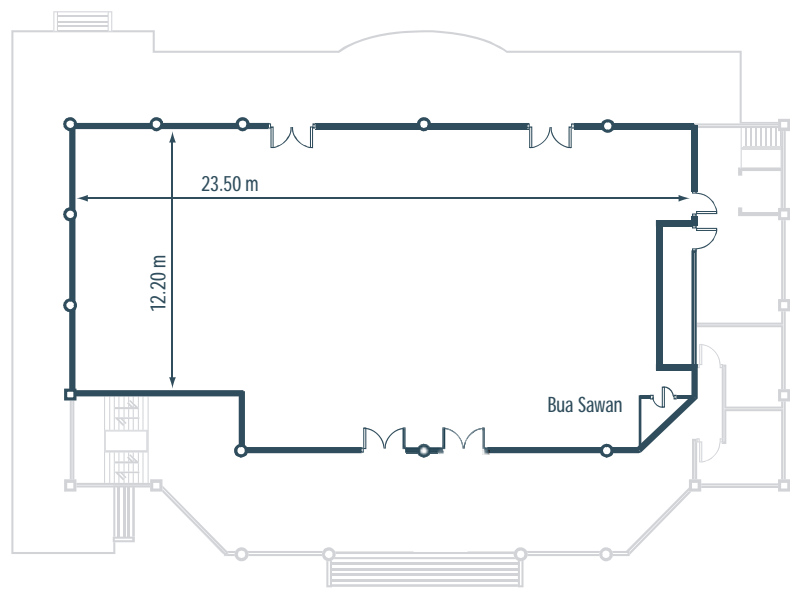

### PULLMAN PATTAYA AISAWAN MEETING ROOMS 1

	Area (sqm)	Height (m)	Theatre	Classroom	Banquet	U-shape	Cocktail	Boardroom
Aquarius	40	2.4	32	20	20	15	-	22
Virgo	40	2.4	32	20	20	15	-	22
Business Centre	40	2.4	-	-	-	-	-	-
Aries	40	2.4	32	20	20	15	-	22

## MEETING ROOMS 2

PULLMAN PATTAYA AISAWAN  
MEETING ROOMS 2

	Area (sqm)	Height (m)	Theatre	Classroom	Banquet	U-shape	Cocktail	Boardroom
Libra	45	2.4	42	25	30	20	-	22
Leo	40	2.4	32	20	20	15	-	15
Taurus	40	2.4	32	20	20	15	-	22
Scorpio	45	2.4	42	25	30	20	-	22

PULLMAN PATTAYA AISAWAN  
BUA ROOMS 1

	Area (sqm)	Height (m)	Theatre	Classroom	Banquet	U-shape	Cocktail	Boardroom
Bua Sawan	287	3.5	300	150	200	48	350	44

	Area (sqm)	Height (m)	Theatre	Classroom	Banquet	U-shape	Cocktail	Boardroom
Bua Chompoo	218	3.5	300	150	160	52	350	44