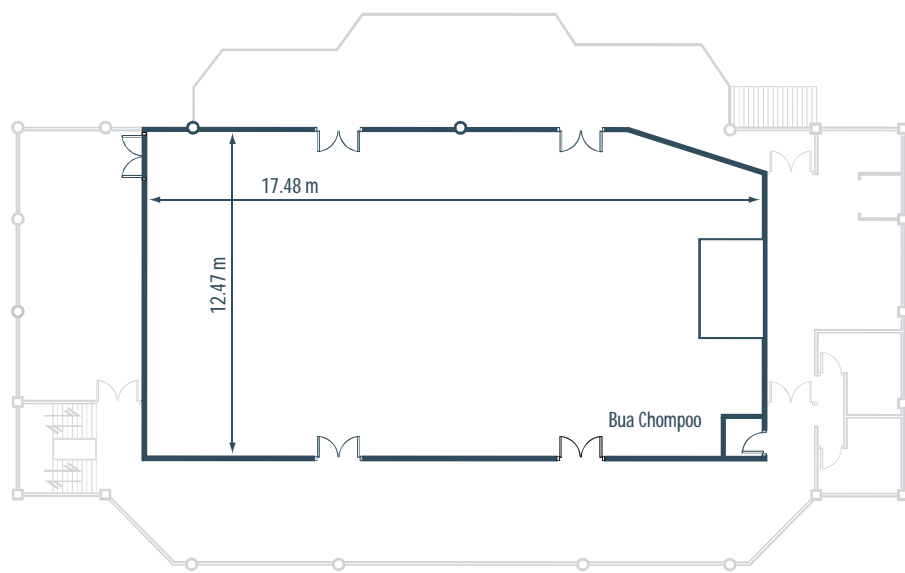

# INFINITY BALLROOM

PULLMAN PATTAYA AISAWAN  
INFINITY BALLROOM

	Area (sqm)	Height (m)	Theatre	Classroom	Banquet	U-shape	Cocktail	Boardroom
Infinity Ballroom	417	5.0	420	240	340	80	600	44

GEMINI I & II

PULLMAN PATTAYA AISAWAN

### PULLMAN PATTAYA AISAWAN MEETING ROOMS 1

	Area (sqm)	Height (m)	Theatre	Classroom	Banquet	U-shape	Cocktail	Boardroom
Aquarius	40	2.4	32	20	20	15	-	22
Virgo	40	2.4	32	20	20	15	-	22
Business Centre	40	2.4	-	-	-	-	-	-
Aries	40	2.4	32	20	20	15	-	22

## MEETING ROOMS 2

PULLMAN PATTAYA AISAWAN  
MEETING ROOMS 2

	Area (sqm)	Height (m)	Theatre	Classroom	Banquet	U-shape	Cocktail	Boardroom
Libra	45	2.4	42	25	30	20	-	22
Leo	40	2.4	32	20	20	15	-	15
Taurus	40	2.4	32	20	20	15	-	22
Scorpio	45	2.4	42	25	30	20	-	22

PULLMAN PATTAYA AISAWAN  
BUA ROOMS 1

	Area (sqm)	Height (m)	Theatre	Classroom	Banquet	U-shape	Cocktail	Boardroom
Bua Sawan	287	3.5	300	150	200	48	350	44

	Area (sqm)	Height (m)	Theatre	Classroom	Banquet	U-shape	Cocktail	Boardroom
Bua Chompoo	218	3.5	300	150	160	52	350	44