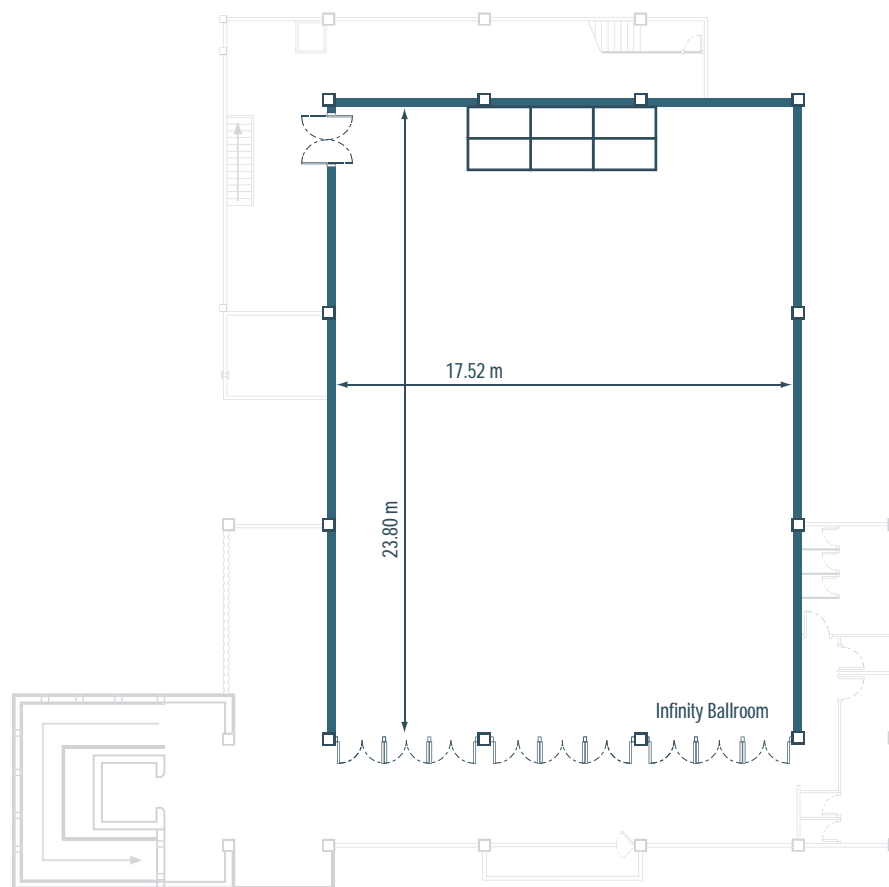

## Meeting room and banqueting capacities

Capacity of each Layout								
Function room	Area (sqm)	Height (m)	 Theatre	 Classroom	 Banquet	 U-shape	 Cocktail	 Boardroom
Infinity Ballroom	417	5.0	420	240	340	80	600	44
Gemini I	120	3.5	140	48	80	40	120	32
Gemini II	120	3.5	140	48	80	40	120	32
Business Centre	40	2.4	-	-	-	-	-	-
Aquarius	40	2.4	32	20	20	15	-	22
Aries	40	2.4	32	20	20	15	-	22
Taurus	40	2.4	32	20	20	15	-	22
Leo	40	2.4	32	20	20	15	-	15
Virgo	40	2.4	32	20	20	15	-	22
Libra	45	2.4	42	25	30	20	-	22
Scorpio	45	2.4	42	25	30	20	-	22
Bua Sawan	287	3.5	300	150	200	48	350	44
Bua Chompoo	218	3.5	300	150	160	52	350	44
Bua Luang	100	3.0	70	40	40	28	75	24
Bua Tong	69	2.9	70	40	30	20	75	24

MAP

PULLMAN PATTAYA AISAWAN

**Ground Floor**  
Gemini I  
Gemini II  
**Second Floor**  
Infinity Ballroom

**Ground Floor**  
Aquarius  
Virgo  
Business Centre  
Aries  
**Second Floor**  
Libra  
Leo  
Taurus  
Scorpio

**Ground Floor**  
Bua Sawan  
**Second Floor**  
Bua Chompoo  
**Third Floor**  
Bua Luang  
Bua Tong

# INFINITY BALLROOM

PULLMAN PATTAYA AISAWAN  
INFINITY BALLROOM

	Area (sqm)	Height (m)	Theatre	Classroom	Banquet	U-shape	Cocktail	Boardroom
Infinity Ballroom	417	5.0	420	240	340	80	600	44

GEMINI I & II

PULLMAN PATTAYA AISAWAN