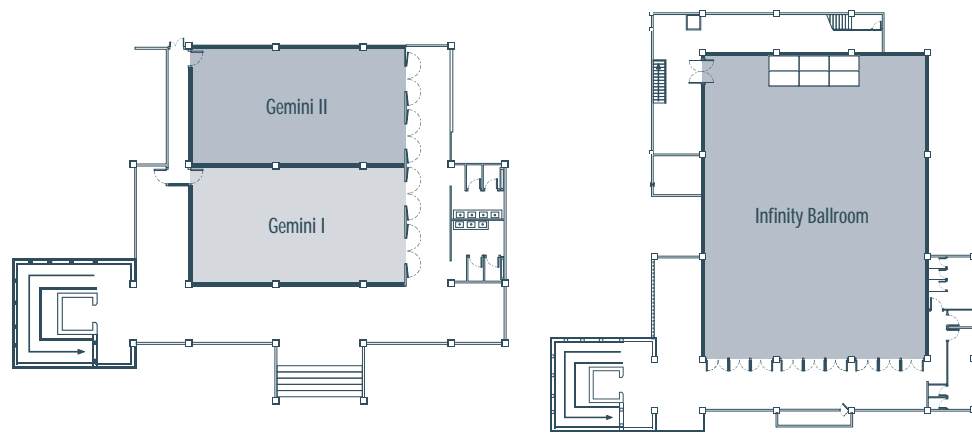

## Meeting room and banqueting capacities

Capacity of each Layout								
Function room	Area (sqm)	Height (m)	 Theatre	 Classroom	 Banquet	 U-shape	 Cocktail	 Boardroom
Infinity Ballroom	417	5.0	420	240	340	80	600	44
Gemini I	120	3.5	140	48	80	40	120	32
Gemini II	120	3.5	140	48	80	40	120	32
Business Centre	40	2.4	-	-	-	-	-	-
Aquarius	40	2.4	32	20	20	15	-	22
Aries	40	2.4	32	20	20	15	-	22
Taurus	40	2.4	32	20	20	15	-	22
Leo	40	2.4	32	20	20	15	-	15
Virgo	40	2.4	32	20	20	15	-	22
Libra	45	2.4	42	25	30	20	-	22
Scorpio	45	2.4	42	25	30	20	-	22
Bua Sawan	287	3.5	300	150	200	48	350	44
Bua Chompoo	218	3.5	300	150	160	52	350	44
Bua Luang	100	3.0	70	40	40	28	75	24
Bua Tong	69	2.9	70	40	30	20	75	24

MAP

PULLMAN PATTAYA AISAWAN

**Ground Floor**  
Gemini I  
Gemini II  
**Second Floor**  
Infinity Ballroom

**Ground Floor**  
Aquarius  
Virgo  
Business Centre  
Aries  
**Second Floor**  
Libra  
Leo  
Taurus  
Scorpio

**Ground Floor**  
Bua Sawan  
**Second Floor**  
Bua Chompoo  
**Third Floor**  
Bua Luang  
Bua Tong

# INFINITY BALLROOM

PULLMAN PATTAYA AISAWAN  
INFINITY BALLROOM

	Area (sqm)	Height (m)	Theatre	Classroom	Banquet	U-shape	Cocktail	Boardroom
Infinity Ballroom	417	5.0	420	240	340	80	600	44

GEMINI I & II

PULLMAN PATTAYA AISAWAN