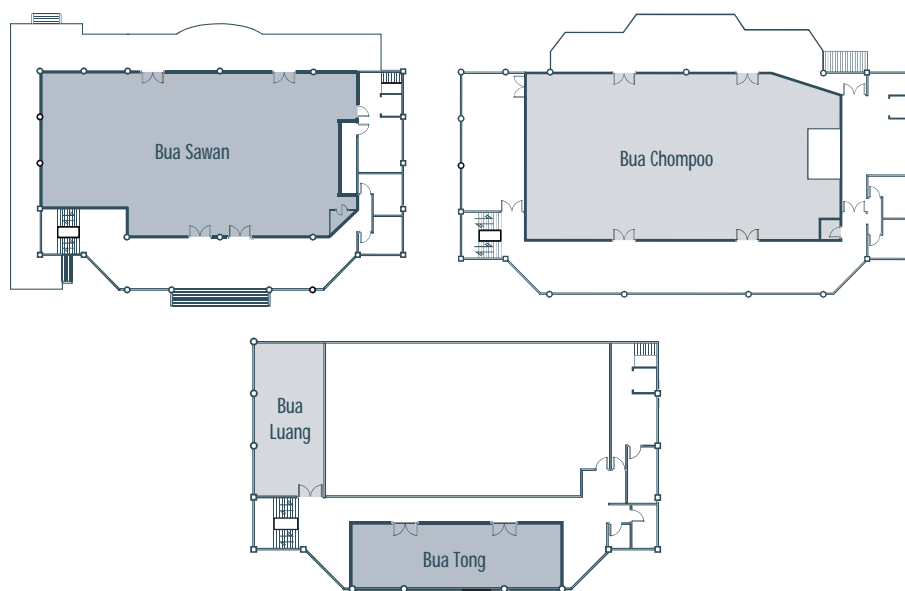

## Meeting room and banqueting capacities

Capacity of each Layout								
Function room	Area (sqm)	Height (m)	 Theatre	 Classroom	 Banquet	 U-shape	 Cocktail	 Boardroom
Infinity Ballroom	417	5.0	420	240	340	80	600	44
Gemini I	120	3.5	140	48	80	40	120	32
Gemini II	120	3.5	140	48	80	40	120	32
Business Centre	40	2.4	-	-	-	-	-	-
Aquarius	40	2.4	32	20	20	15	-	22
Aries	40	2.4	32	20	20	15	-	22
Taurus	40	2.4	32	20	20	15	-	22
Leo	40	2.4	32	20	20	15	-	15
Virgo	40	2.4	32	20	20	15	-	22
Libra	45	2.4	42	25	30	20	-	22
Scorpio	45	2.4	42	25	30	20	-	22
Bua Sawan	287	3.5	300	150	200	48	350	44
Bua Chompoo	218	3.5	300	150	160	52	350	44
Bua Luang	100	3.0	70	40	40	28	75	24
Bua Tong	69	2.9	70	40	30	20	75	24

MAP

PULLMAN PATTAYA AISAWAN

**Ground Floor**  
Gemini I  
Gemini II  
**Second Floor**  
Infinity Ballroom

**Ground Floor**  
Aquarius  
Virgo  
Business Centre  
Aries  
**Second Floor**  
Libra  
Leo  
Taurus  
Scorpio

**Ground Floor**  
Bua Sawan  
**Second Floor**  
Bua Chompoo  
**Third Floor**  
Bua Luang  
Bua Tong

# INFINITY BALLROOM

PULLMAN PATTAYA AISAWAN  
INFINITY BALLROOM

	Area (sqm)	Height (m)	Theatre	Classroom	Banquet	U-shape	Cocktail	Boardroom
Infinity Ballroom	417	5.0	420	240	340	80	600	44

GEMINI I & II

PULLMAN PATTAYA AISAWAN